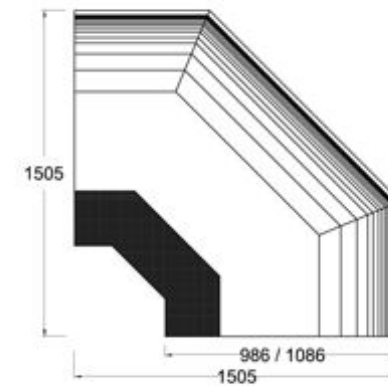

ARTIMA 2 (PLUG IN)

Serve-Over Counter for Meat Sausages and Delicatessen

TRIPLE OUTER CORNERS

www.acmecoolant.com