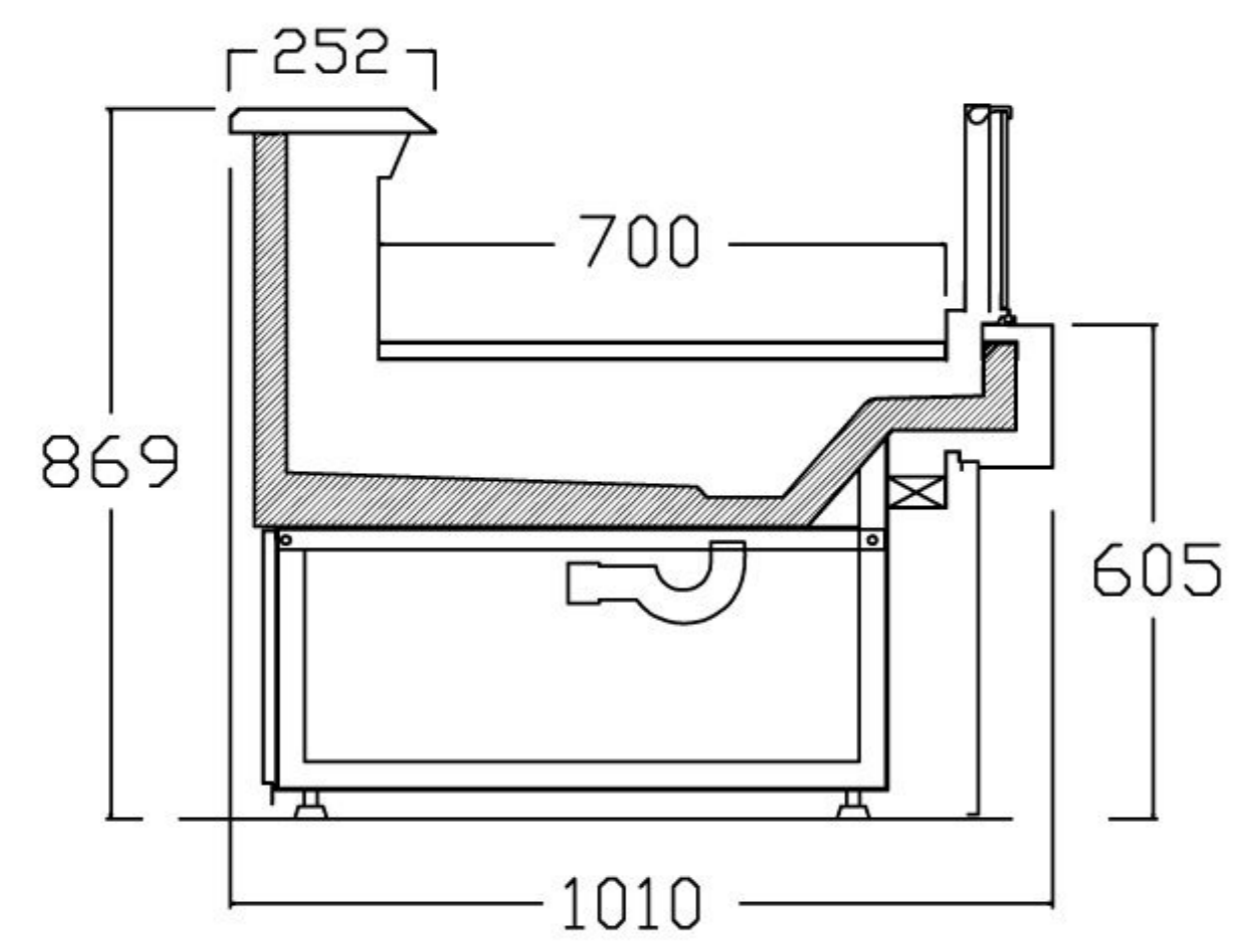

MARINA FLAT UP-DOWN GLASS

Serve-Over Counter for Meat Sausages and Delicatessen

MARINA 101 FLAT UP-DOWN GLASS

MARINA 111 FLAT UP-DOWN GLASS

MARINA 121 FLAT UP-DOWN GLASS

MARINA 101 FLAT UP-DOWN GLASS

MARINA 111 FLAT UP-DOWN GLASS

MARINA 121 FLAT UP-DOWN GLASS

www.acmecoolant.com