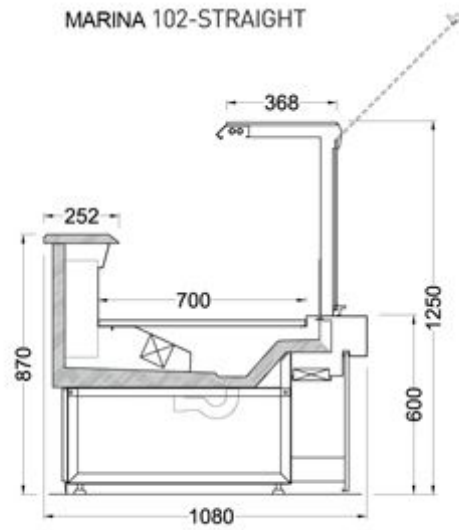

# MARINA STRAIGHT

Serve-Over Counter for Meat Sausages and Delicatessen

[www.acmecoolant.com](http://www.acmecoolant.com)

# MARINA STRAIGHT CORNERS

Serve-Over Counter for Meat Sausages and Delicatessen

MARINA 102-STRAIGHT-IC

INNER CORNERS

MARINA 112-STRAIGHT-IC

MARINA 122-STRAIGHT-IC

MARINA 102-STRAIGHT-OC

OUTER CORNERS