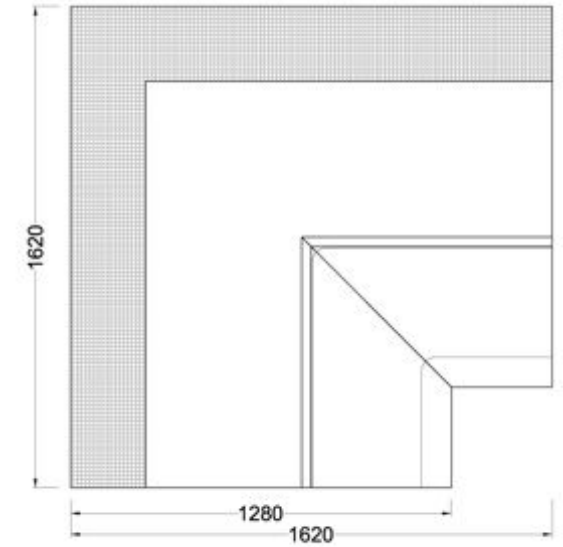

# MARINA STRAIGHT CORNERS

Serve-Over Counter for Meat Sausages and Delicatessen

MARINA 102-STRAIGHT-IC

INNER CORNERS

MARINA 112-STRAIGHT-IC

MARINA 122-STRAIGHT-IC

MARINA 102-STRAIGHT-OC

OUTER CORNERS