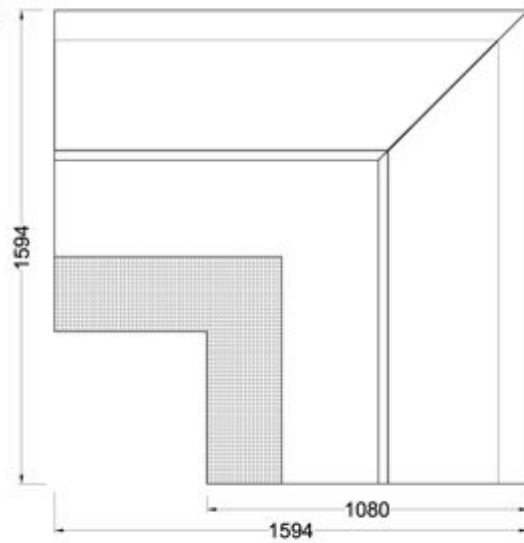

# MARINA STRAIGHT CORNERS

Serve-Over Counter for Meat Sausages and Delicatessen

MARINA 102-STRAIGHT-IC

INNER CORNERS

MARINA 112-STRAIGHT-IC

MARINA 122-STRAIGHT-IC

MARINA 102-STRAIGHT-OC

OUTER CORNERS