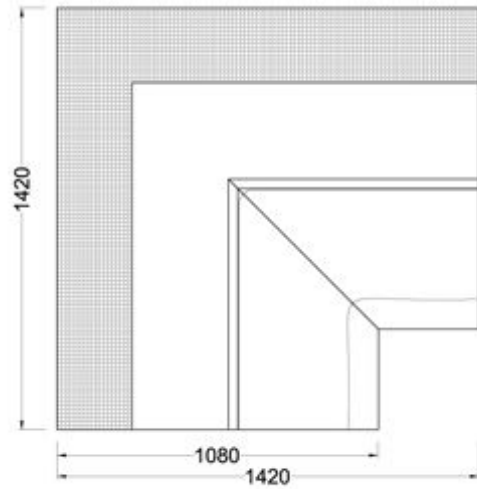

# MARINA STRAIGHT

Serve-Over Counter for Meat Sausages and Delicatessen

[www.acmecoolant.com](http://www.acmecoolant.com)

# MARINA STRAIGHT CORNERS

Serve-Over Counter for Meat Sausages and Delicatessen

MARINA 102-STRAIGHT-IC

INNER CORNERS

MARINA 112-STRAIGHT-IC

MARINA 122-STRAIGHT-IC

MARINA 102-STRAIGHT-OC

OUTER CORNERS