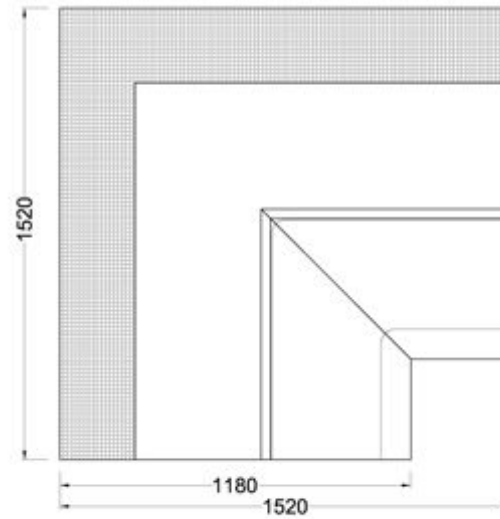

# MARINA STRAIGHT CORNERS

Serve-Over Counter for Meat Sausages and Delicatessen

MARINA 102-STRAIGHT-IC

INNER CORNERS

MARINA 112-STRAIGHT-IC

MARINA 122-STRAIGHT-IC

MARINA 102-STRAIGHT-OC

OUTER CORNERS