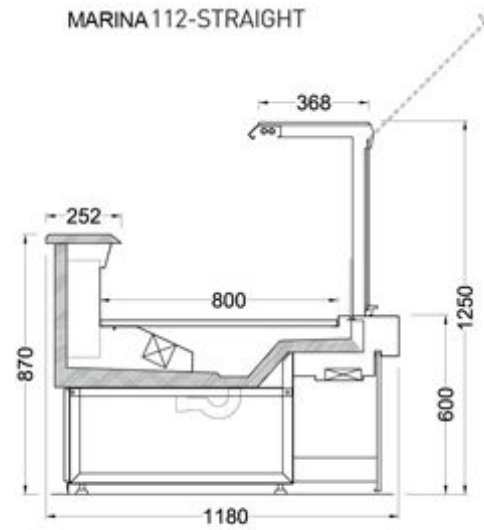

# MARINA STRAIGHT

Serve-Over Counter for Meat Sausages and Delicatessen

[www.acmecoolant.com](http://www.acmecoolant.com)

# MARINA STRAIGHT CORNERS

Serve-Over Counter for Meat Sausages and Delicatessen

MARINA 102-STRAIGHT-IC

INNER CORNERS

MARINA 112-STRAIGHT-IC

MARINA 122-STRAIGHT-IC

MARINA 102-STRAIGHT-OC

OUTER CORNERS