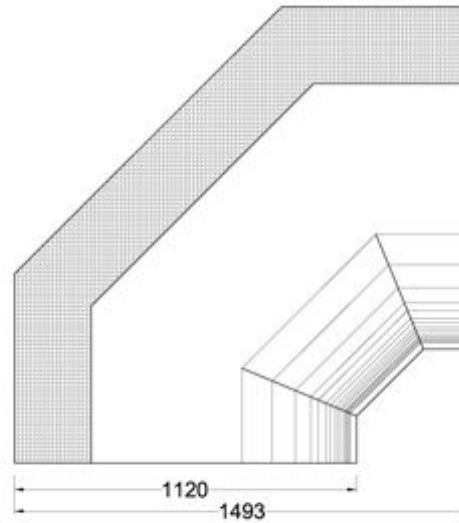

MARINA 122-YY-S COVERED BASE

www.acmecoolant.com

MARINA-YY WITH LEGS

Serve-Over Counter for Meat Sausages and Delicatessen

MARINA 102-YY WITH LEGS

MARINA 112-YY WITH LEGS

MARINA 122-YY WITH LEGS

MARINA 102-YY-S WITH LEGS

MARINA 112-YY-S WITH LEGS

MARINA 122-YY-S WITH LEGS

www.acmecoolant.com

MARINA -Y CORNERS

Serve-Over Counter for Meat Sausages and Delicatessen

INNER CORNERS

MARINA 102-IC

MARINA 112-IC