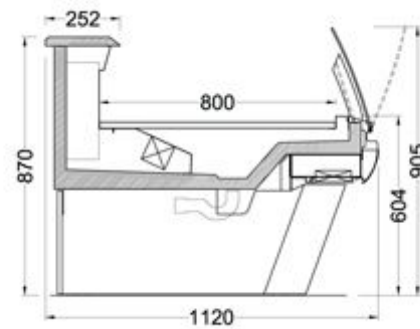

MARINA 112-YY-S WITH LEGS