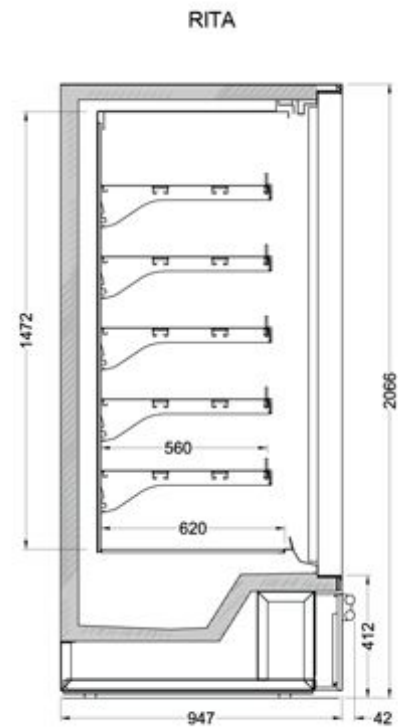

RITA SS (PLUG IN)

Bottle Cooler

RITA DD (PLUG IN)

Frozen Food Display Cabinets

www.acmecoolant.com