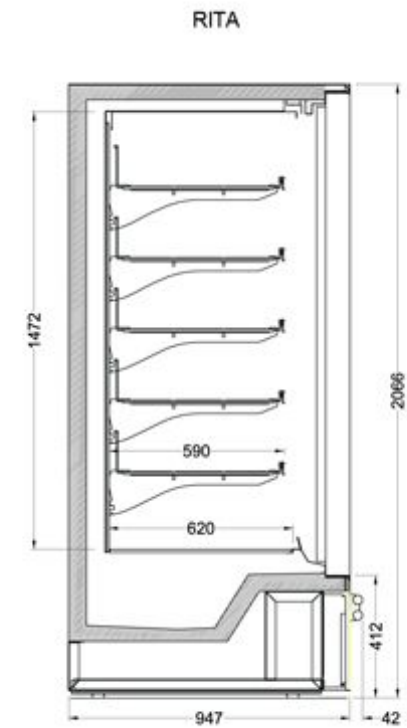

RITA SS (PLUG IN)

Bottle Cooler

RITA DD (PLUG IN)

Frozen Food Display Cabinets

www.acmecoolant.com